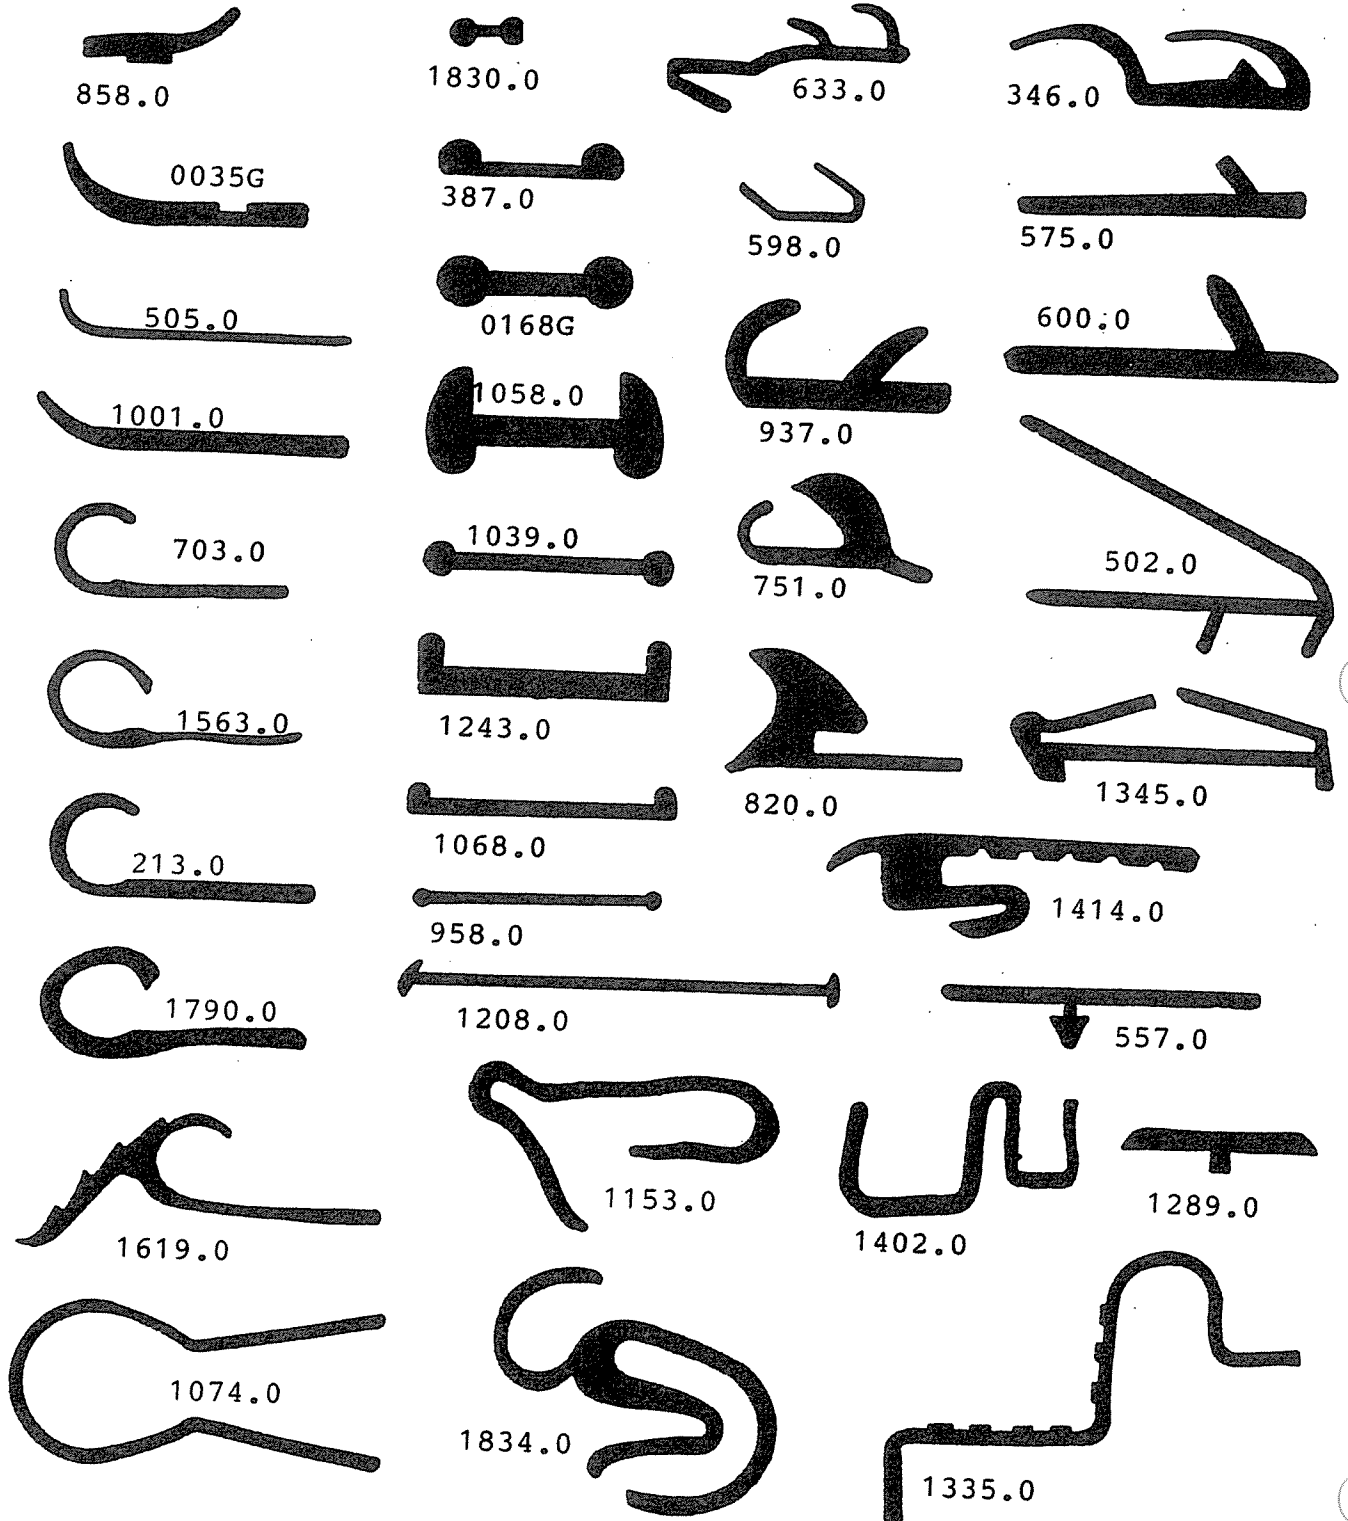

WEFCO

RUBBER MANUFACTURING CO., INC.

21000 Osborne St. Unit 2
Canoga Park, CA 91304
Phone: 818 886-8872
Fax: 818 886-8005
www.wefcorubber.com