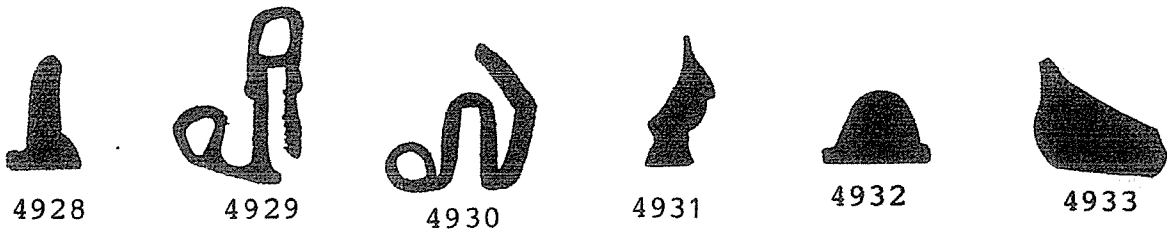

WEFCO

RUBBER MANUFACTURING CO., INC.

21000 Osborne St. Unit
Canoga Park, CA 9130
Phone: 818 886-887
Fax: 818 886-887
www.wefcorubber.co