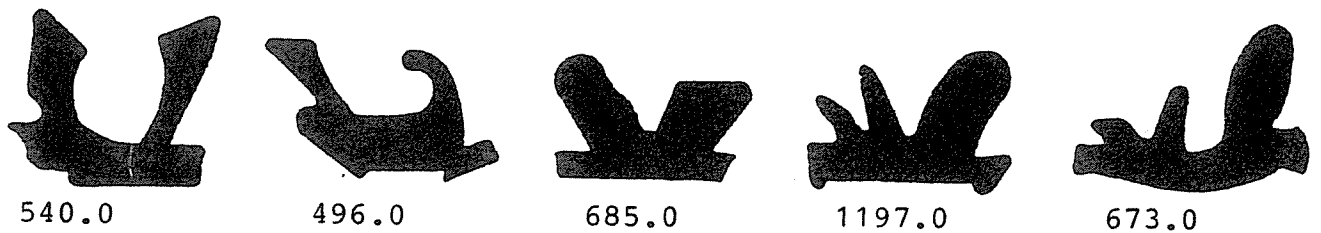

WEFCO

RUBBER MANUFACTURING CO., INC.

21000 Osborne St. Unit 2
Canoga Park, CA 91304
Phone: 818 886-8872
Fax: 818 886-8875
www.wefcorubber.com