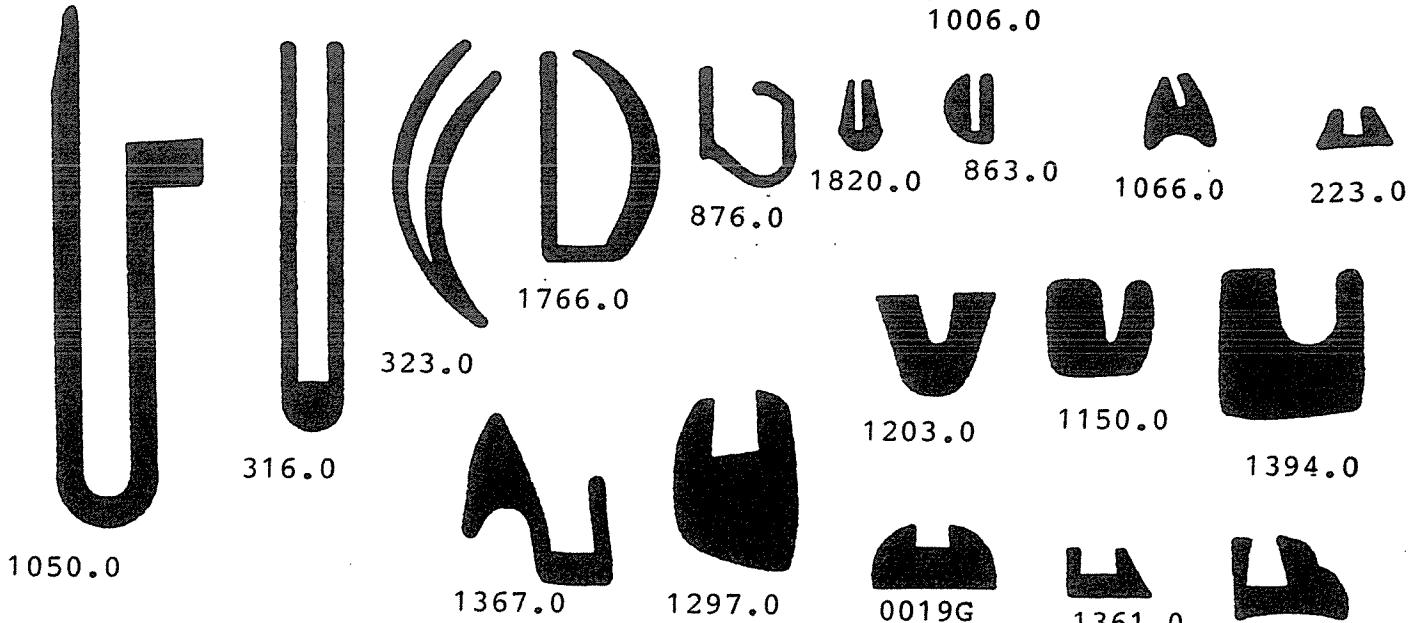

WEFCO

RUBBER MANUFACTURING CO., INC.

21000 Osborne St. Unit 2
 Canoga Park, CA 91304
 Phone: 818 886-8872
 Fax: 818 886-8872
 www.wefcorubber.com

WEFCO

RUBBER MANUFACTURING CO., INC.

21000 Osborne St. Unit 2
 Canoga Park, CA 91304
 Phone: 818 886-8872
 Fax: 818 886-8875
 www.wefcorubber.com