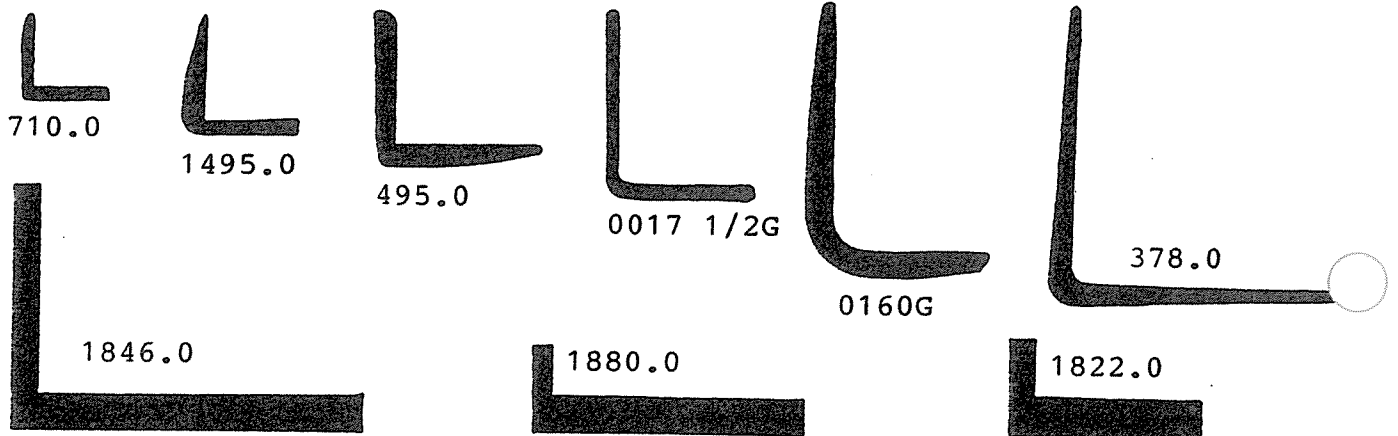

746.0

1806.0

WEFCO

RUBBER MANUFACTURING CO., INC.

21000 Osborne St. Unit 2
 Canoga Park, CA 91304
 Phone: 818 886-8872
 Fax: 818 886-8872
 www.wefcorubber.com

WEFCO

RUBBER MANUFACTURING CO., INC.

21000 Osborne St. Unit 2
 Canoga Park, CA 91304
 Phone: 818 886-8872
 Fax: 818 886-8875
 www.wefcorubber.com