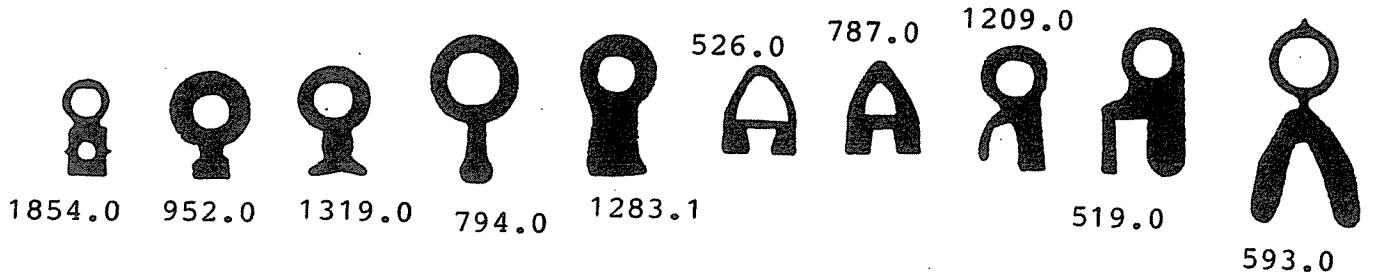

WEFCO

RUBBER MANUFACTURING CO., INC.

21000 Osborne St. Unit 2
Canoga Park, CA 91304
Phone: 818 886-8872
Fax: 818 886-8875
www.wefcorubber.com