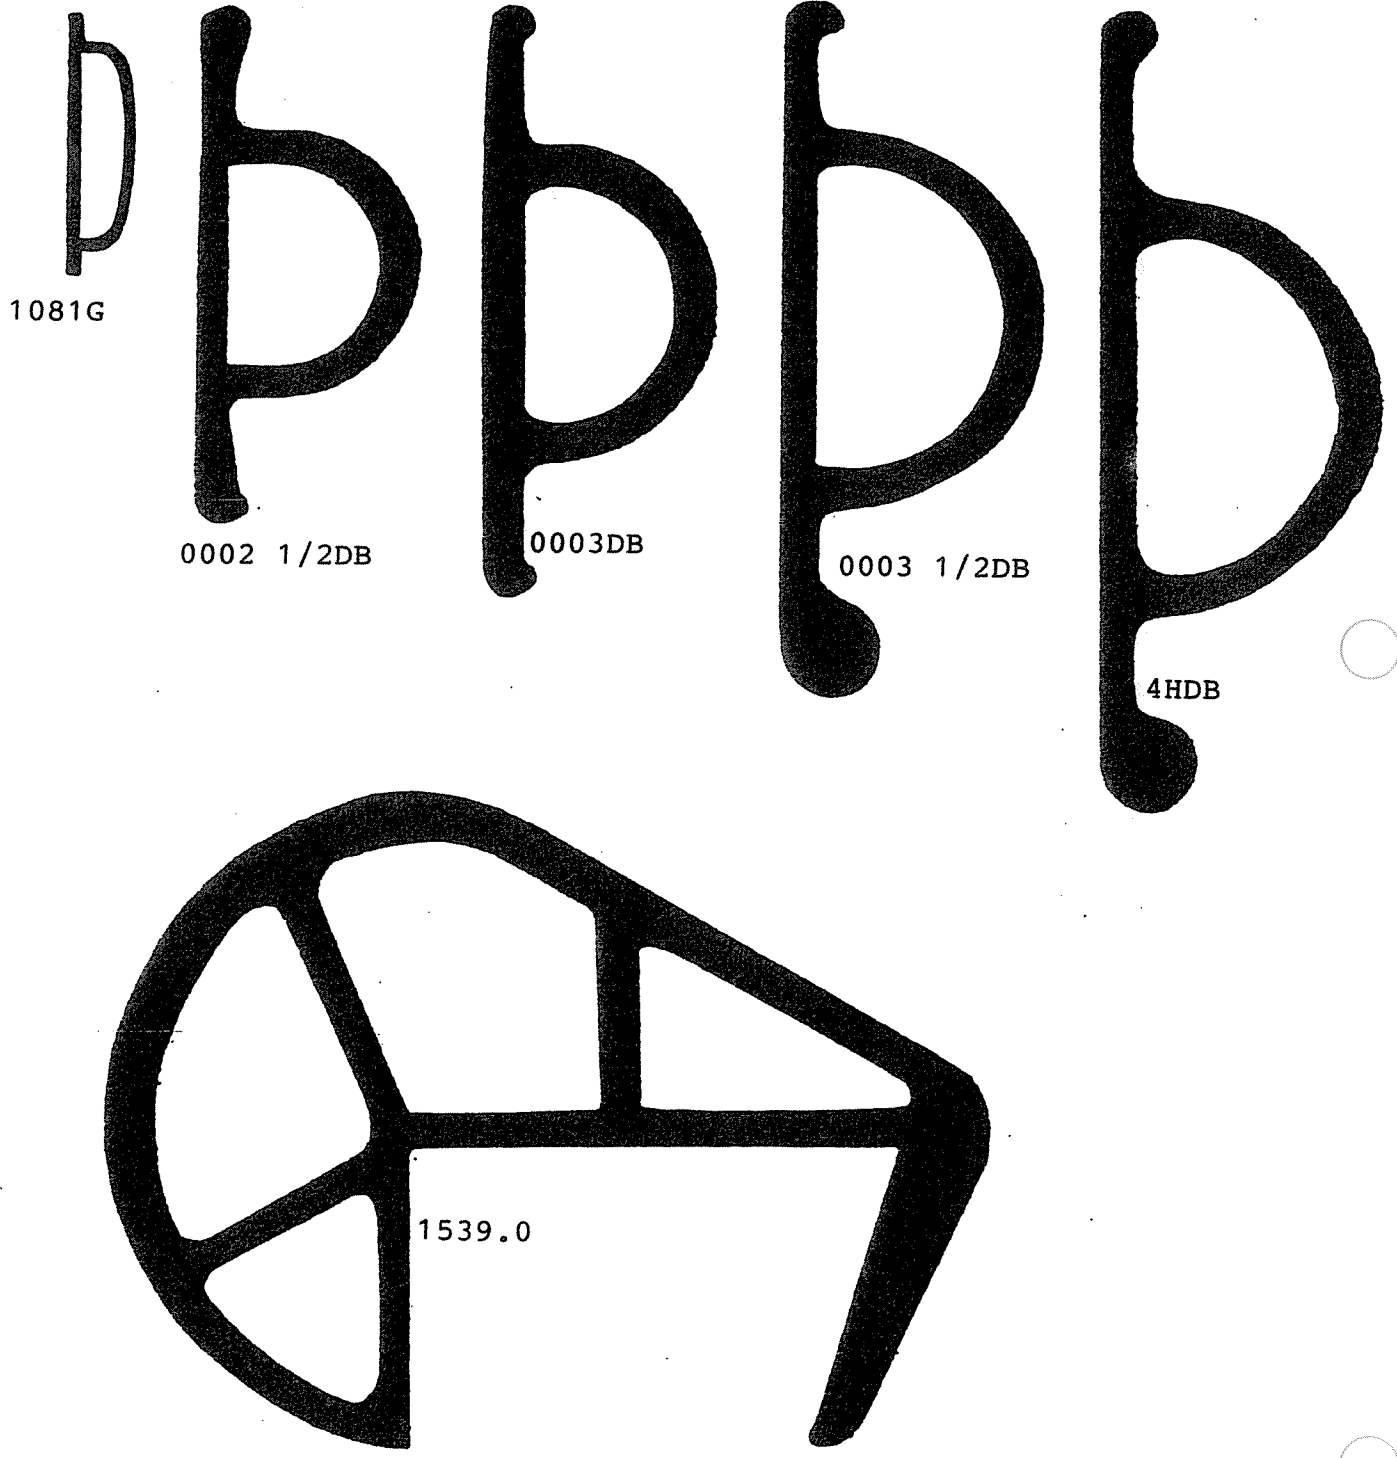

WEFCO

RUBBER MANUFACTURING CO., INC.

21000 Osborne St. Unit 2
Canoga Park, CA 91304
Phone: 818 886-8872
Fax: 818 886-8872
www.wefcorubber.com