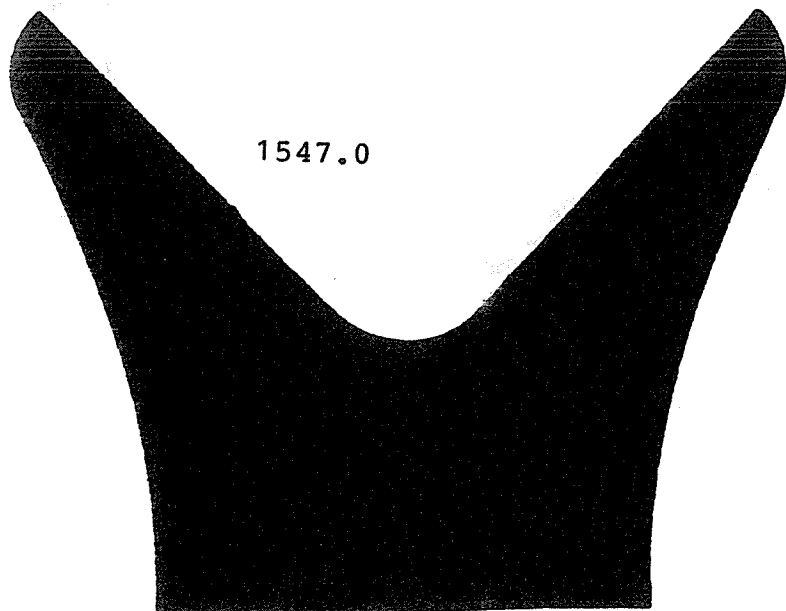

RUBBER MANUFACTURING CO., INC.

21000 Osborne St. Unit 2
Canoga Park, CA 91304
Phone: 818 886-8872
Fax: 818 886-8875
www.wefcorubber.com

1960.0

1545.0

1541.0

1546.0

1547.0

1234.1