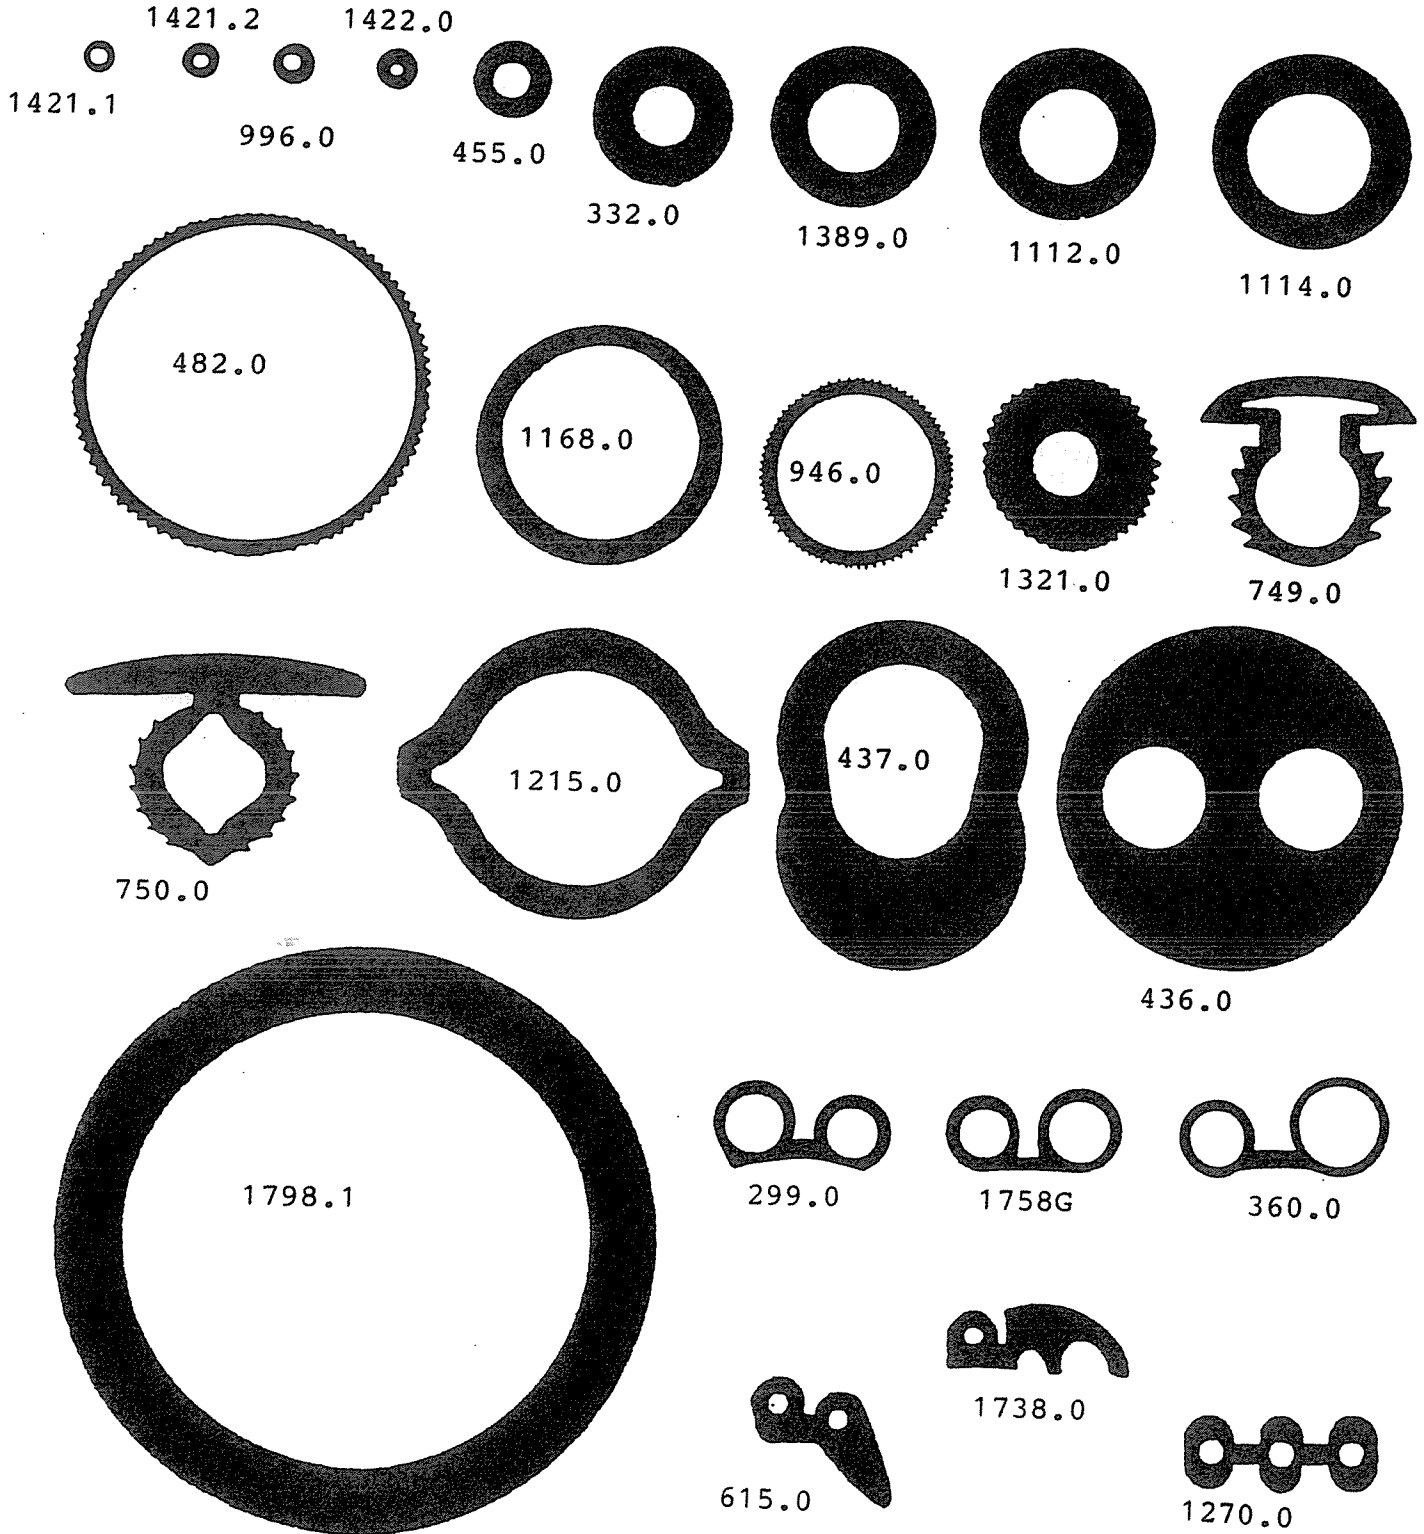

WEFCO

RUBBER MANUFACTURING CO., INC.

21000 Osborne St. Unit 2
 Canoga Park, CA 91304
 Phone: 818 886-8872
 Fax: 818 886-8005
 www.wefcorubber.com

WEFCO

RUBBER MANUFACTURING CO., INC.

21000 Osborne St. Unit 2
 Canoga Park, CA 91304
 Phone: 818 886-8872
 Fax: 818 886-8875
 www.wefcorubber.com