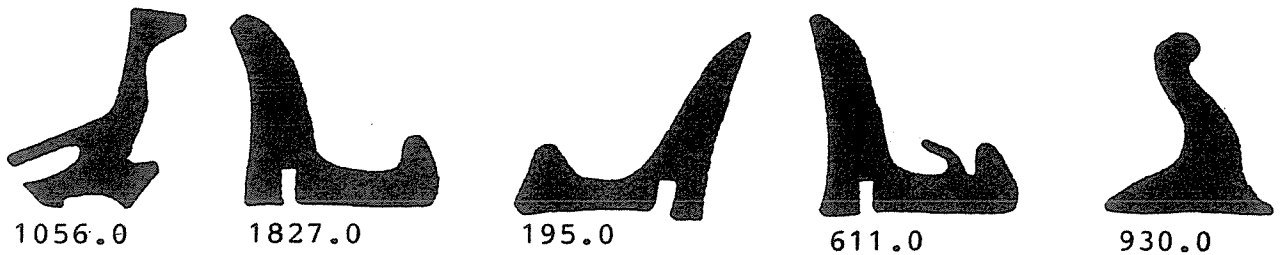

WEFCO

RUBBER MANUFACTURING CO., INC.

21000 Osborne St. Unit 2
Canoga Park, CA 91304
Phone: 818 886-8872
Fax: 818 886-8875
www.wefcorubber.com