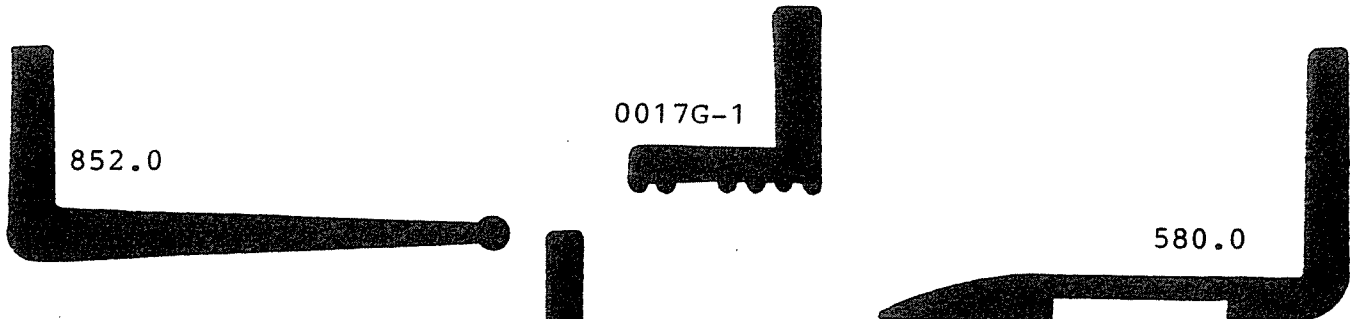

746.0

1806.0

WEFCO

RUBBER MANUFACTURING CO., INC.

21000 Osborne St. Unit 2
 Canoga Park, CA 91304
 Phone: 818 886-8872
 Fax: 818 886-8872
 www.wefcorubber.com

WEFCO

RUBBER MANUFACTURING CO., INC.

21000 Osborne St. Unit 2
 Canoga Park, CA 91304
 Phone: 818 886-8872
 Fax: 818 886-8875
 www.wefcorubber.com