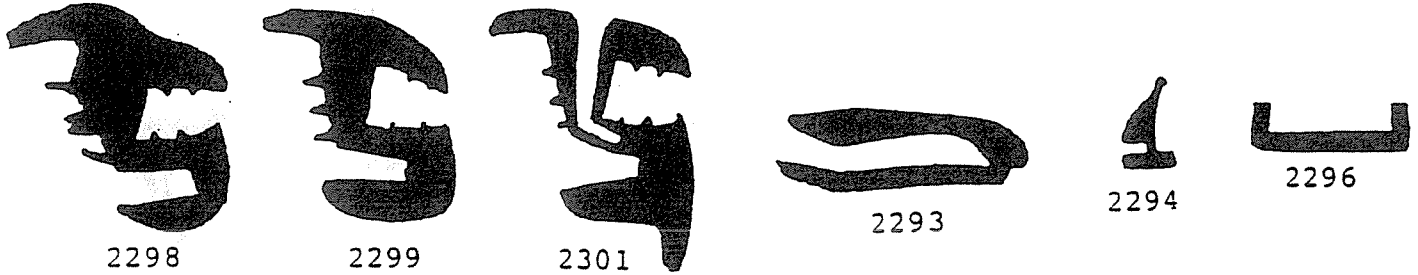

2246

WEFCO

RUBBER MANUFACTURING CO., INC.

21000 Osborne St. Unit 2
Canoga Park, CA 91304
Phone: 818 886-8872
Fax: 818 886-8
www.wefcorubber.com

WEFCO

RUBBER MANUFACTURING CO., INC.

21000 Osborne St. Unit 2
 Canoga Park, CA 91304
 Phone: 818 886-8872
 Fax: 818 886-8875
 www.wefcorubber.com