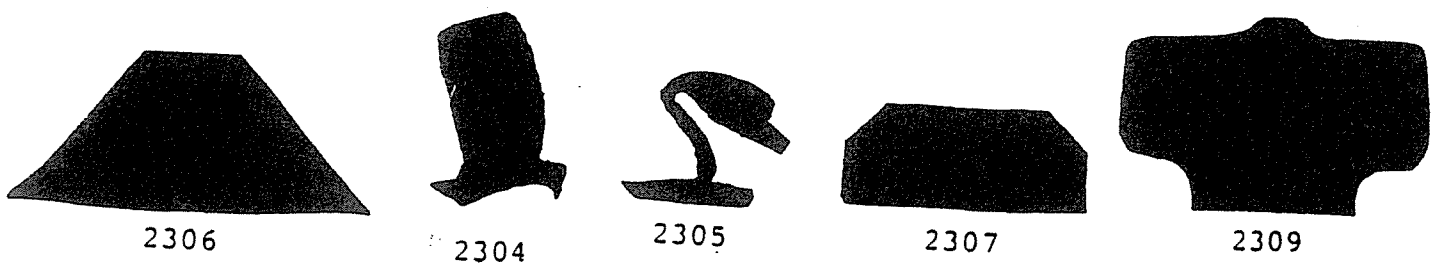

2246

WEFCO

RUBBER MANUFACTURING CO., INC.

21000 Osborne St. Unit 2
Canoga Park, CA 91304
Phone: 818 886-8872
Fax: 818 886-8
www.wefcorubber.com

WEFCO

RUBBER MANUFACTURING CO., INC.

21000 Osborne St. Unit 2
 Canoga Park, CA 91304
 Phone: 818 886-8872
 Fax: 818 886-8875
 www.wefcorubber.com