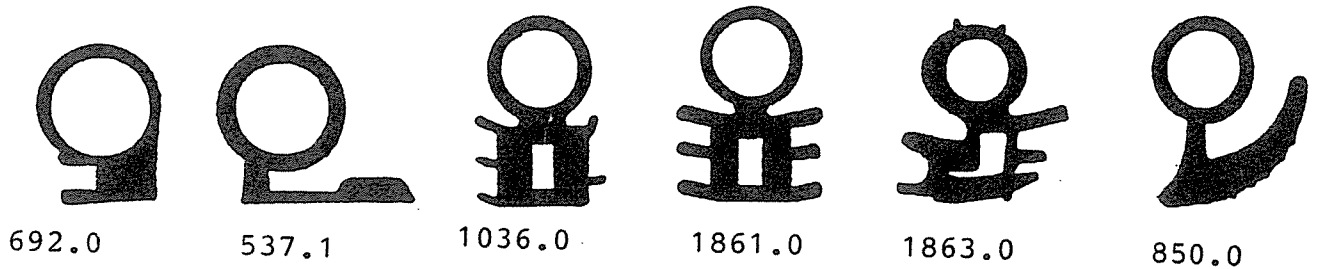

WEFCO

RUBBER MANUFACTURING CO., INC.

21000 Osborne St. Unit 2
Canoga Park, CA 91304
Phone: 818 886-8872
Fax: 818 886-8875
www.wefcorubber.com