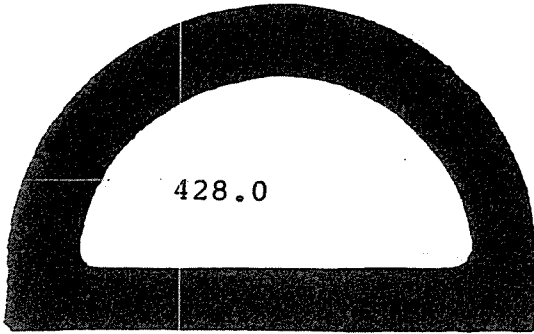

WEFCO

RUBBER MANUFACTURING CO., INC.

21000 Osborne St. Unit 2
Canoga Park, CA 91304
Phone: 818 886-8872
Fax: 818 886-8872
www.wefcorubber.com