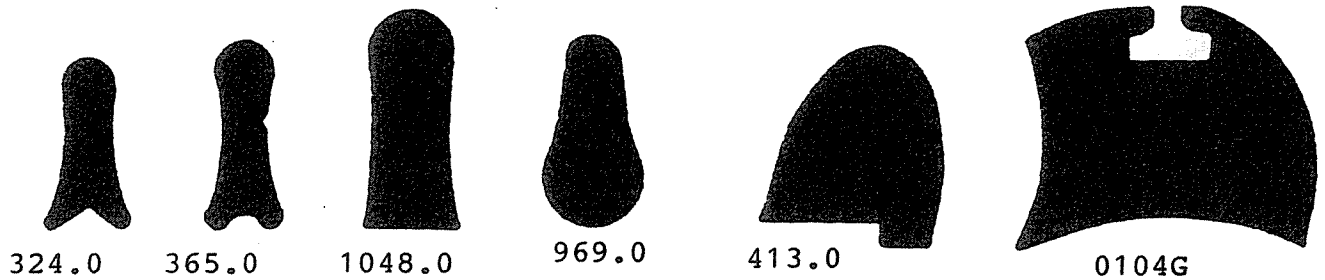

WEFCO

RUBBER MANUFACTURING CO., INC.

21000 Osborne St. Unit 2
Canoga Park, CA 91304
Phone: 818 886-8872
Fax: 818 886-8872
www.wefcorubber.com