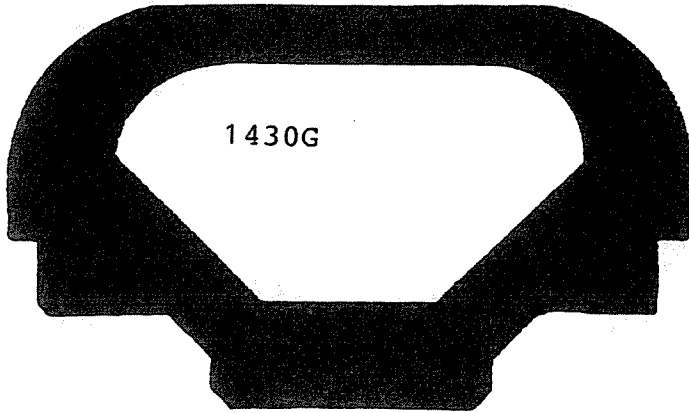

WEFCO

RUBBER MANUFACTURING CO., INC.

21000 Osborne St. Unit 2
Canoga Park, CA 91304
Phone: 818 886-8872
Fax: 818 886-8875
www.wefcorubber.com