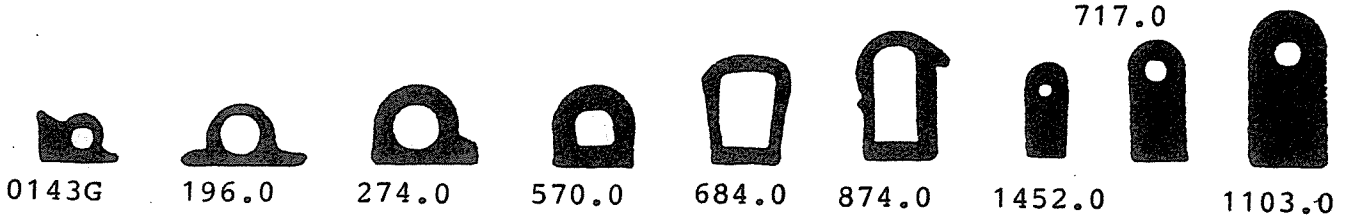

WEFCO

RUBBER MANUFACTURING CO., INC.

21000 Osborne St. Unit 2
Canoga Park, CA 91304
Phone: 818 886-8872
Fax: 818 886-8875
www.wefcorubber.com