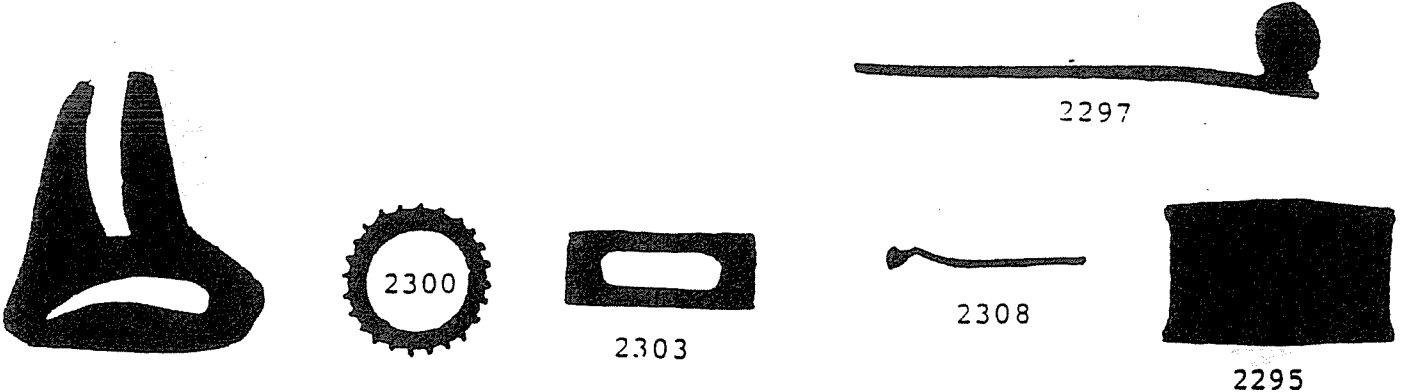

2246

WEFCO

RUBBER MANUFACTURING CO., INC.

21000 Osborne St. Unit 2
Canoga Park, CA 91304
Phone: 818 886-8872
Fax: 818 886-8
www.wefcorubber.com

WEFCO

RUBBER MANUFACTURING CO., INC.

21000 Osborne St. Unit 2
 Canoga Park, CA 91304
 Phone: 818 886-8872
 Fax: 818 886-8875
 www.wefcorubber.com