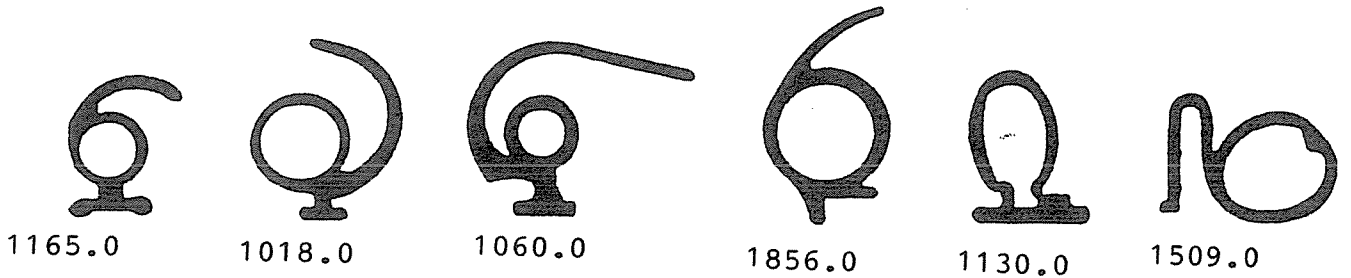

WEFCO

RUBBER MANUFACTURING CO., INC.

21000 Osborne St. Unit 2
Canoga Park, CA 91304
Phone: 818 886-8872
Fax: 818 886-8875
www.wefcorubber.com