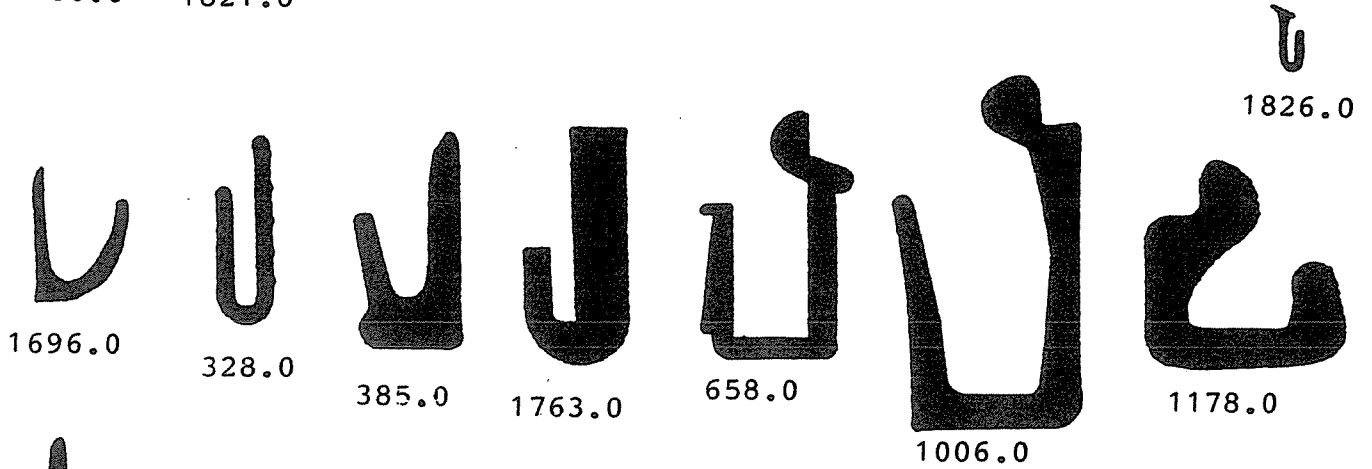

WEFCO

RUBBER MANUFACTURING CO., INC.

21000 Osborne St. Unit 2
 Canoga Park, CA 91304
 Phone: 818 886-8872
 Fax: 818 886-8872
 www.wefcorubber.com

WEFCO

RUBBER MANUFACTURING CO., INC.

21000 Osborne St. Unit 2
 Canoga Park, CA 91304
 Phone: 818 886-8872
 Fax: 818 886-8875
 www.wefcorubber.com