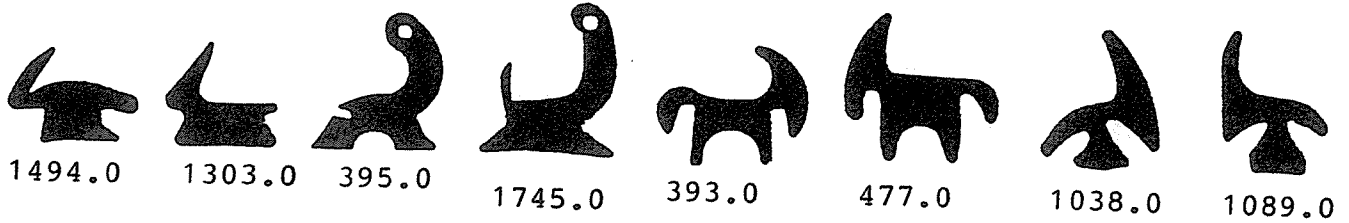

WEFCO

RUBBER MANUFACTURING CO., INC.

21000 Osborne St. Unit 2
Canoga Park, CA 91304
Phone: 818 886-8872
Fax: 818 886-8875
www.wefcorubber.com