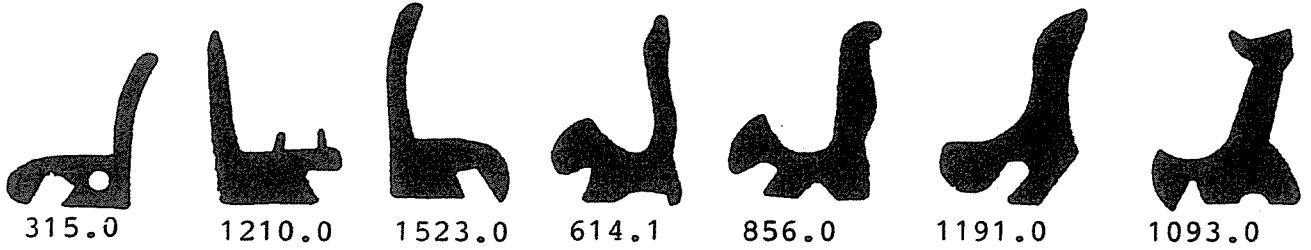

WEFCO

RUBBER MANUFACTURING CO., INC.

21000 Osborne St. Unit 2
Canoga Park, CA 91304
Phone: 818 886-8872
Fax: 818 886-8875
www.wefcorubber.com