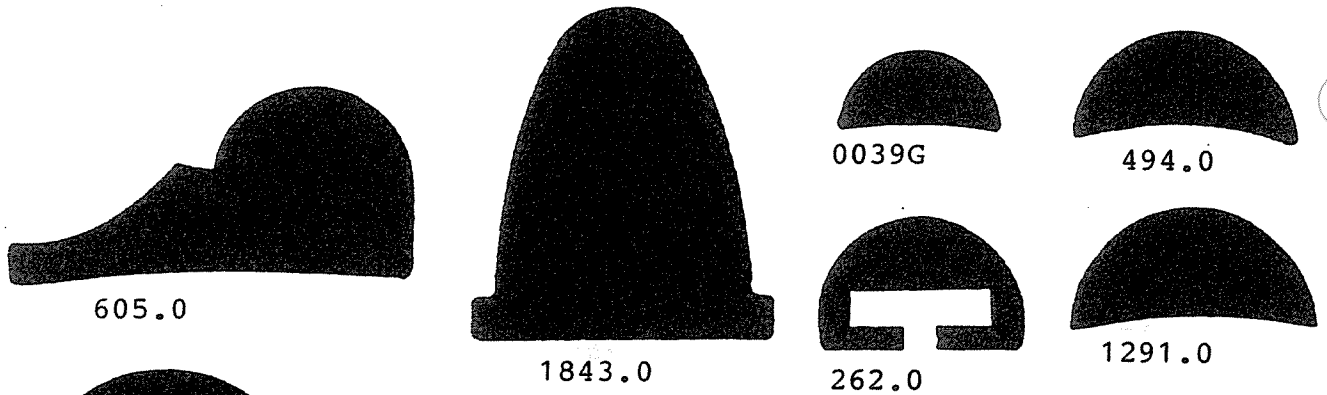

WEFCO

RUBBER MANUFACTURING CO., INC.

21000 Osborne St. Unit 2
Canoga Park, CA 91304
Phone: 818 886-8872
Fax: 818 886-8872
www.wefcorubber.com