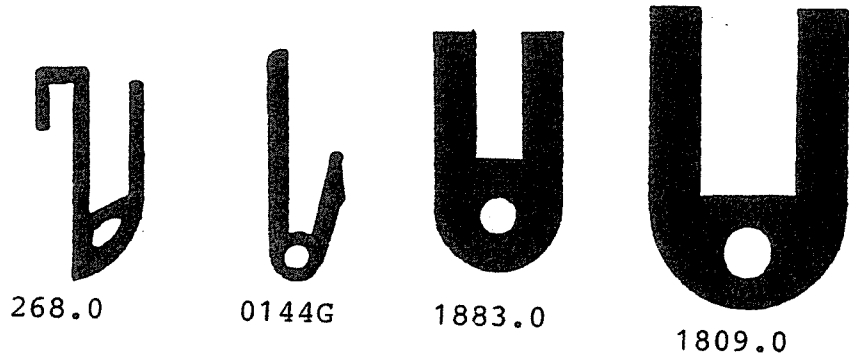

WEFCO

RUBBER MANUFACTURING CO., INC.

21000 Osborne St. Unit 2
Canoga Park, CA 91304
Phone: 818 886-8872
Fax: 818 886-8872
www.wefcorubber.com