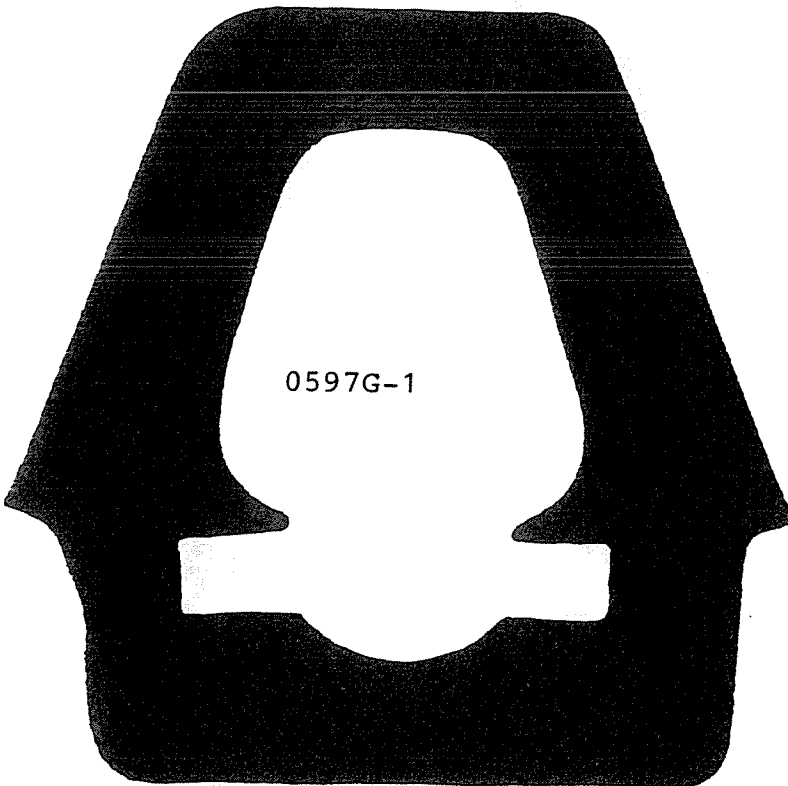

WEFCO

RUBBER MANUFACTURING CO., INC.

21000 Osborne St. Unit 2
Canoga Park, CA 91304
Phone: 818 886-8872
Fax: 818 886-8875
www.wefcorubber.com