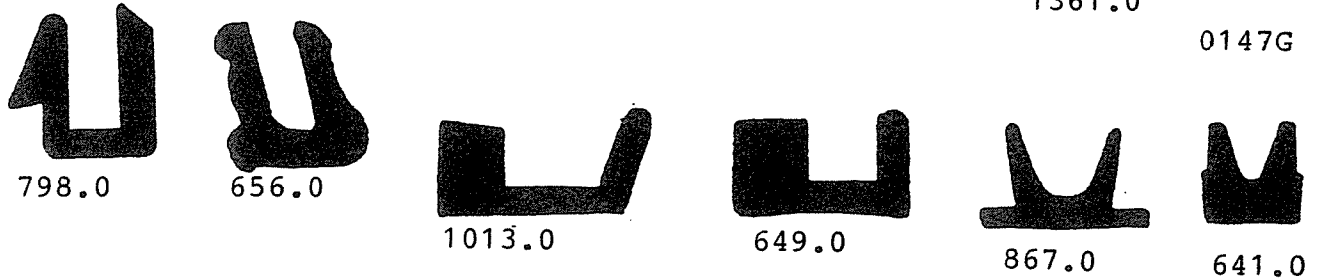

WEFCO

RUBBER MANUFACTURING CO., INC.

21000 Osborne St. Unit 2
 Canoga Park, CA 91304
 Phone: 818 886-8872
 Fax: 818 886-8872
 www.wefcorubber.com

WEFCO

RUBBER MANUFACTURING CO., INC.

21000 Osborne St. Unit 2
 Canoga Park, CA 91304
 Phone: 818 886-8872
 Fax: 818 886-8875
 www.wefcorubber.com