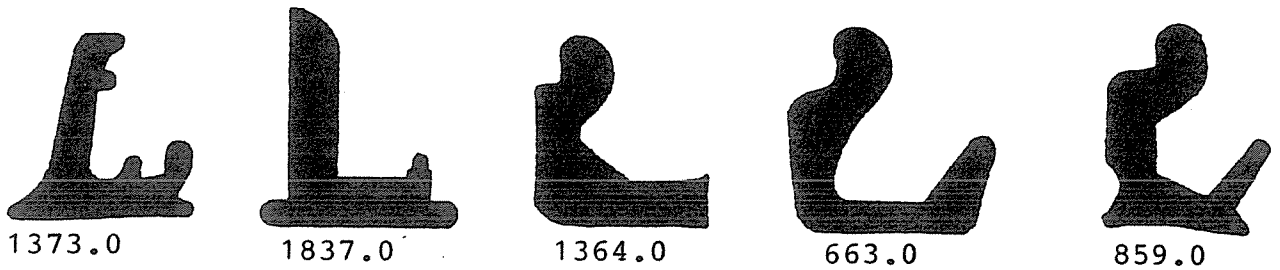

WEFCO

RUBBER MANUFACTURING CO., INC.

21000 Osborne St. Unit 2
Canoga Park, CA 91304
Phone: 818 886-8872
Fax: 818 886-8875
www.wefcorubber.com