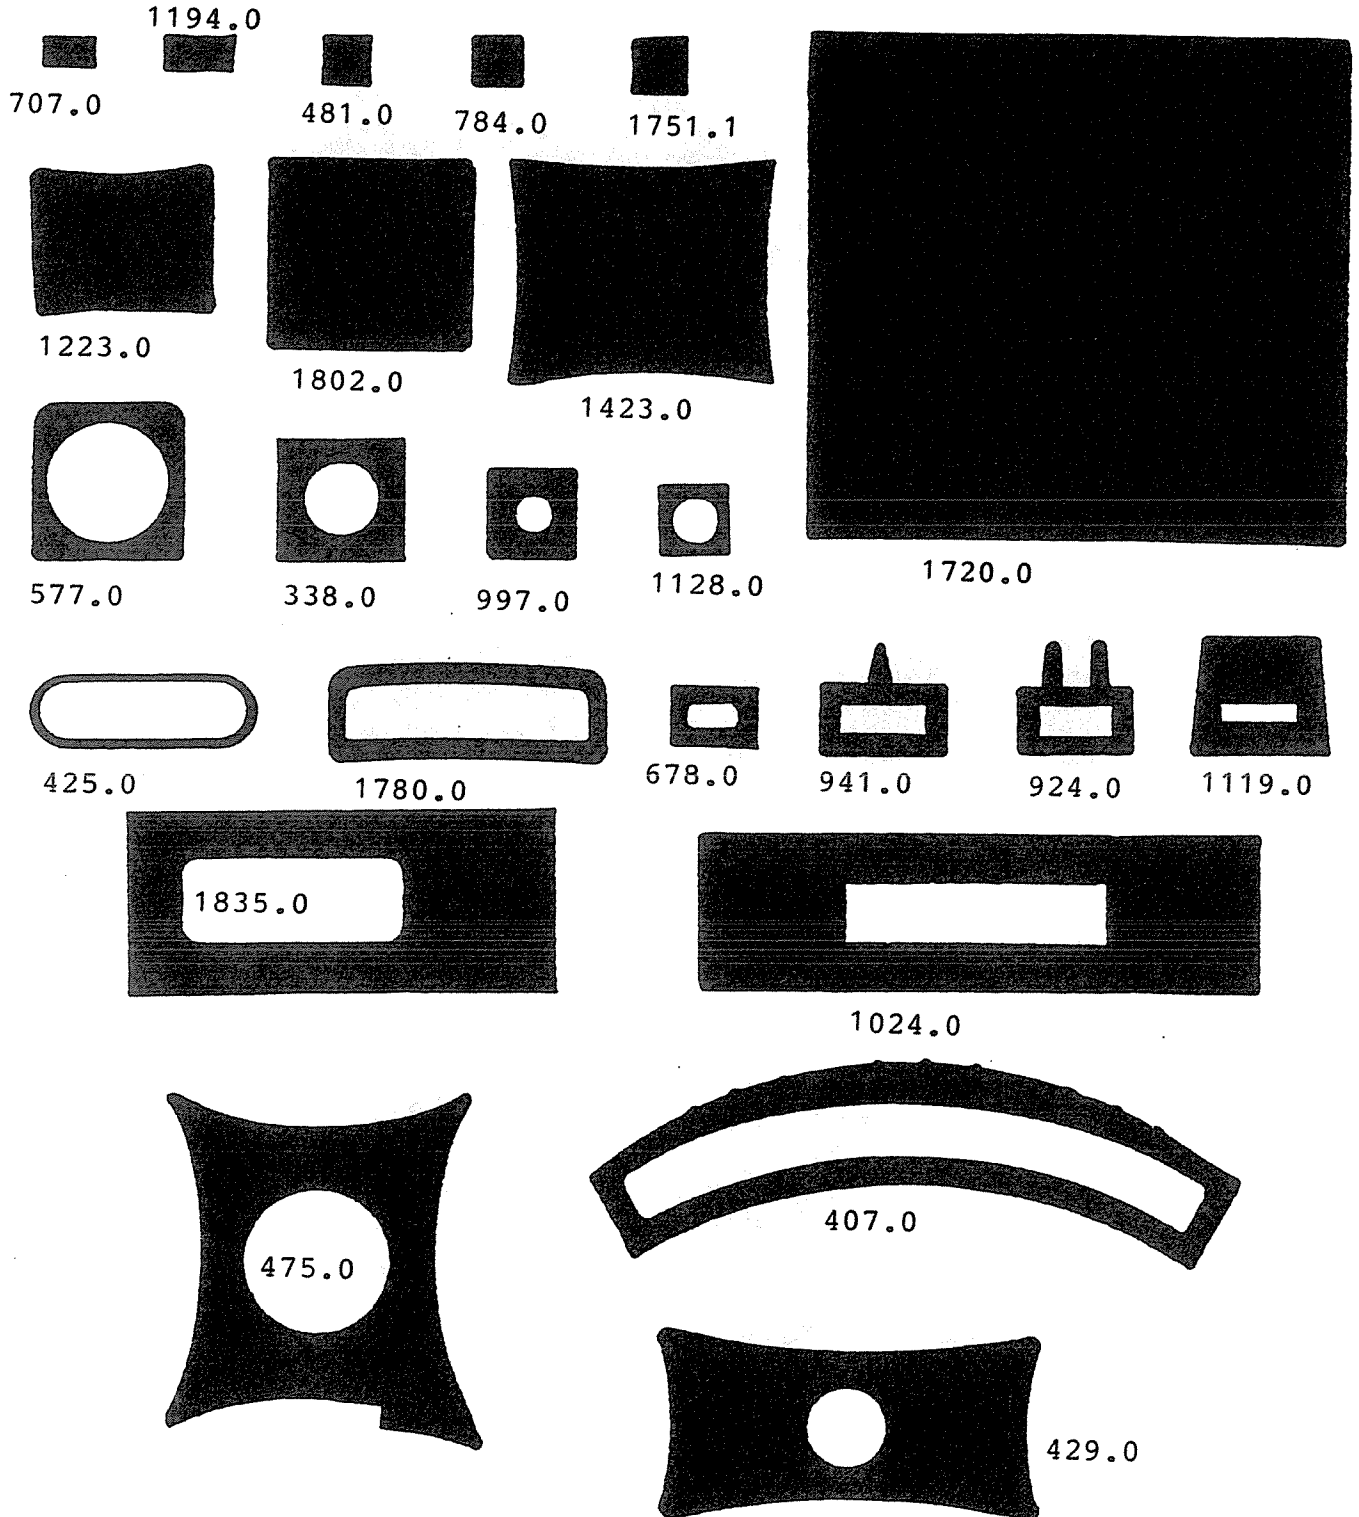

WEFCO

RUBBER MANUFACTURING CO., INC.

21000 Osborne St. Unit 2
Canoga Park, CA 91304
Phone: 818 886-8872
Fax: 818 886-8875
www.wefcorubber.com