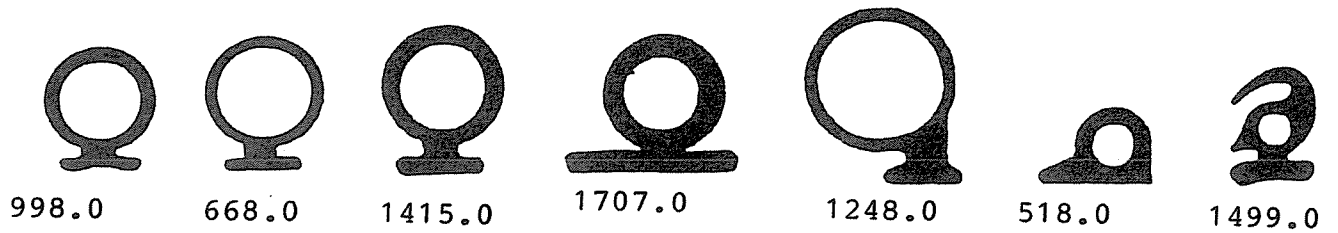

WEFCO

RUBBER MANUFACTURING CO., INC.

21000 Osborne St. Unit 2
Canoga Park, CA 91304
Phone: 818 886-8872
Fax: 818 886-8875
www.wefcorubber.com