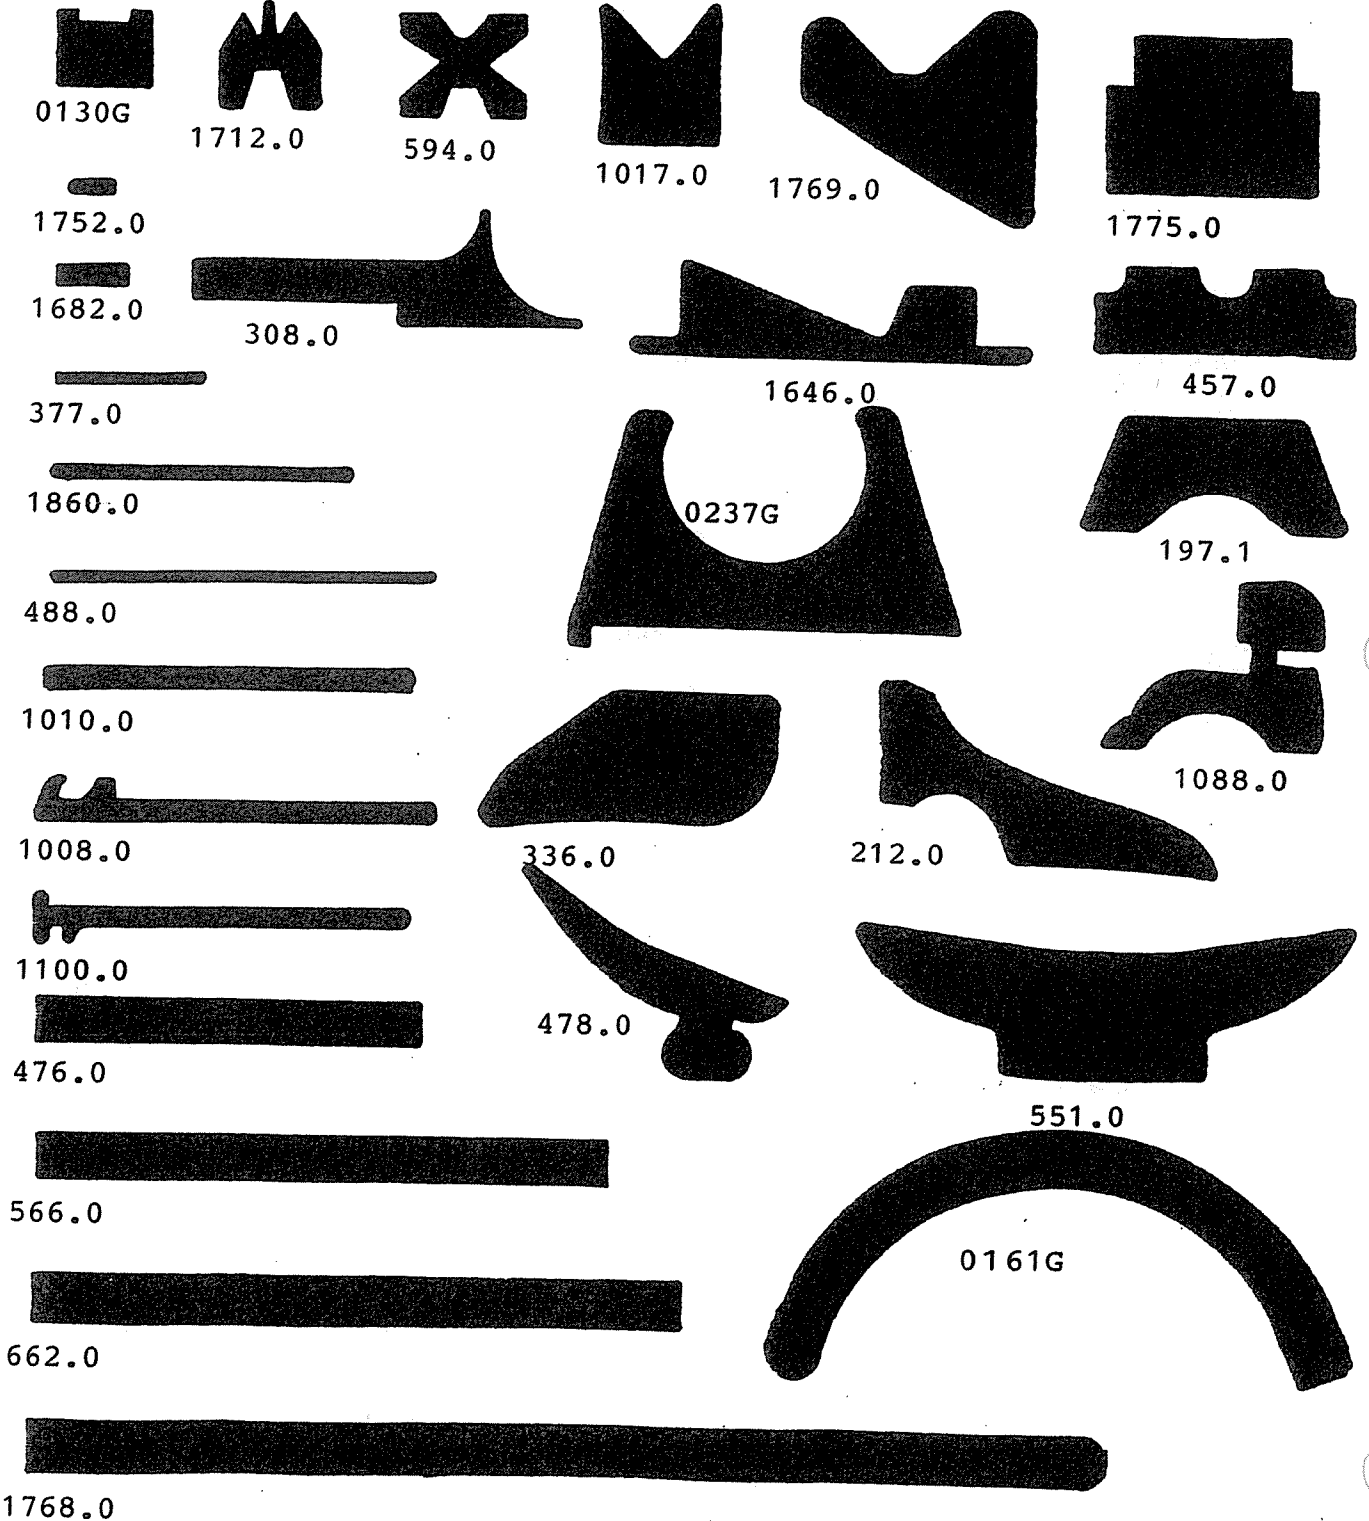

WEFCO

RUBBER MANUFACTURING CO., INC.

21000 Osborne St. Unit 2
 Canoga Park, CA 91304
 Phone: 818 886-8872
 Fax: 818 886-8875
 www.wefcorubber.com

WEFCO

RUBBER MANUFACTURING CO., INC.

21000 Osborne St. Unit 2
 Canoga Park, CA 91304
 Phone: 818 886-8800
 Fax: 818 886-8800
 www.wefcorubber.com