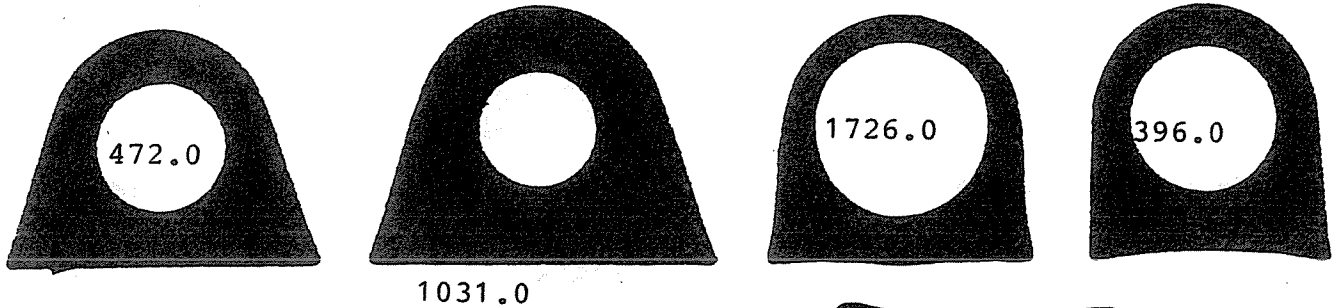

WEFCO

RUBBER MANUFACTURING CO., INC.

21000 Osborne St. Unit 2
Canoga Park, CA 91304
Phone: 818 886-8872
Fax: 818 886-8875
www.wefcorubber.com