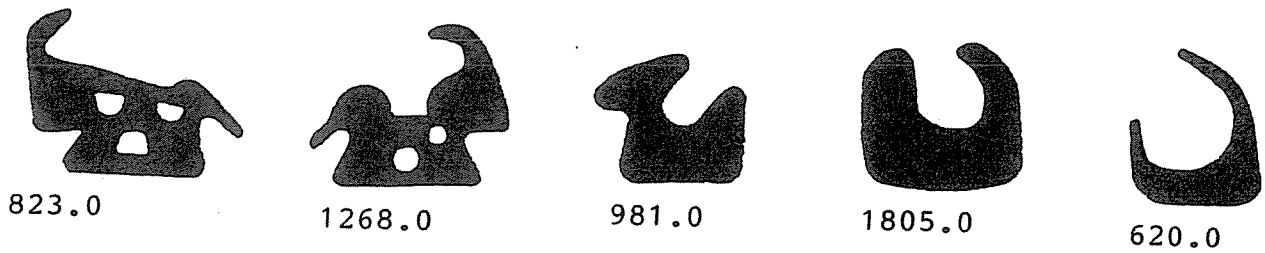

WEFCO

RUBBER MANUFACTURING CO., INC.

21000 Osborne St. Unit 2
Canoga Park, CA 91304
Phone: 818 886-8872
Fax: 818 886-8875
www.wefcorubber.com