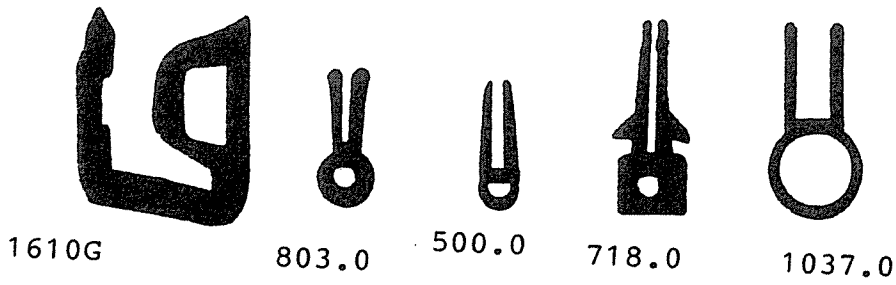

WEFCO

RUBBER MANUFACTURING CO., INC.

21000 Osborne St. Unit 2
Canoga Park, CA 91304
Phone: 818 886-8872
Fax: 818 886-8872
www.wefcorubber.com