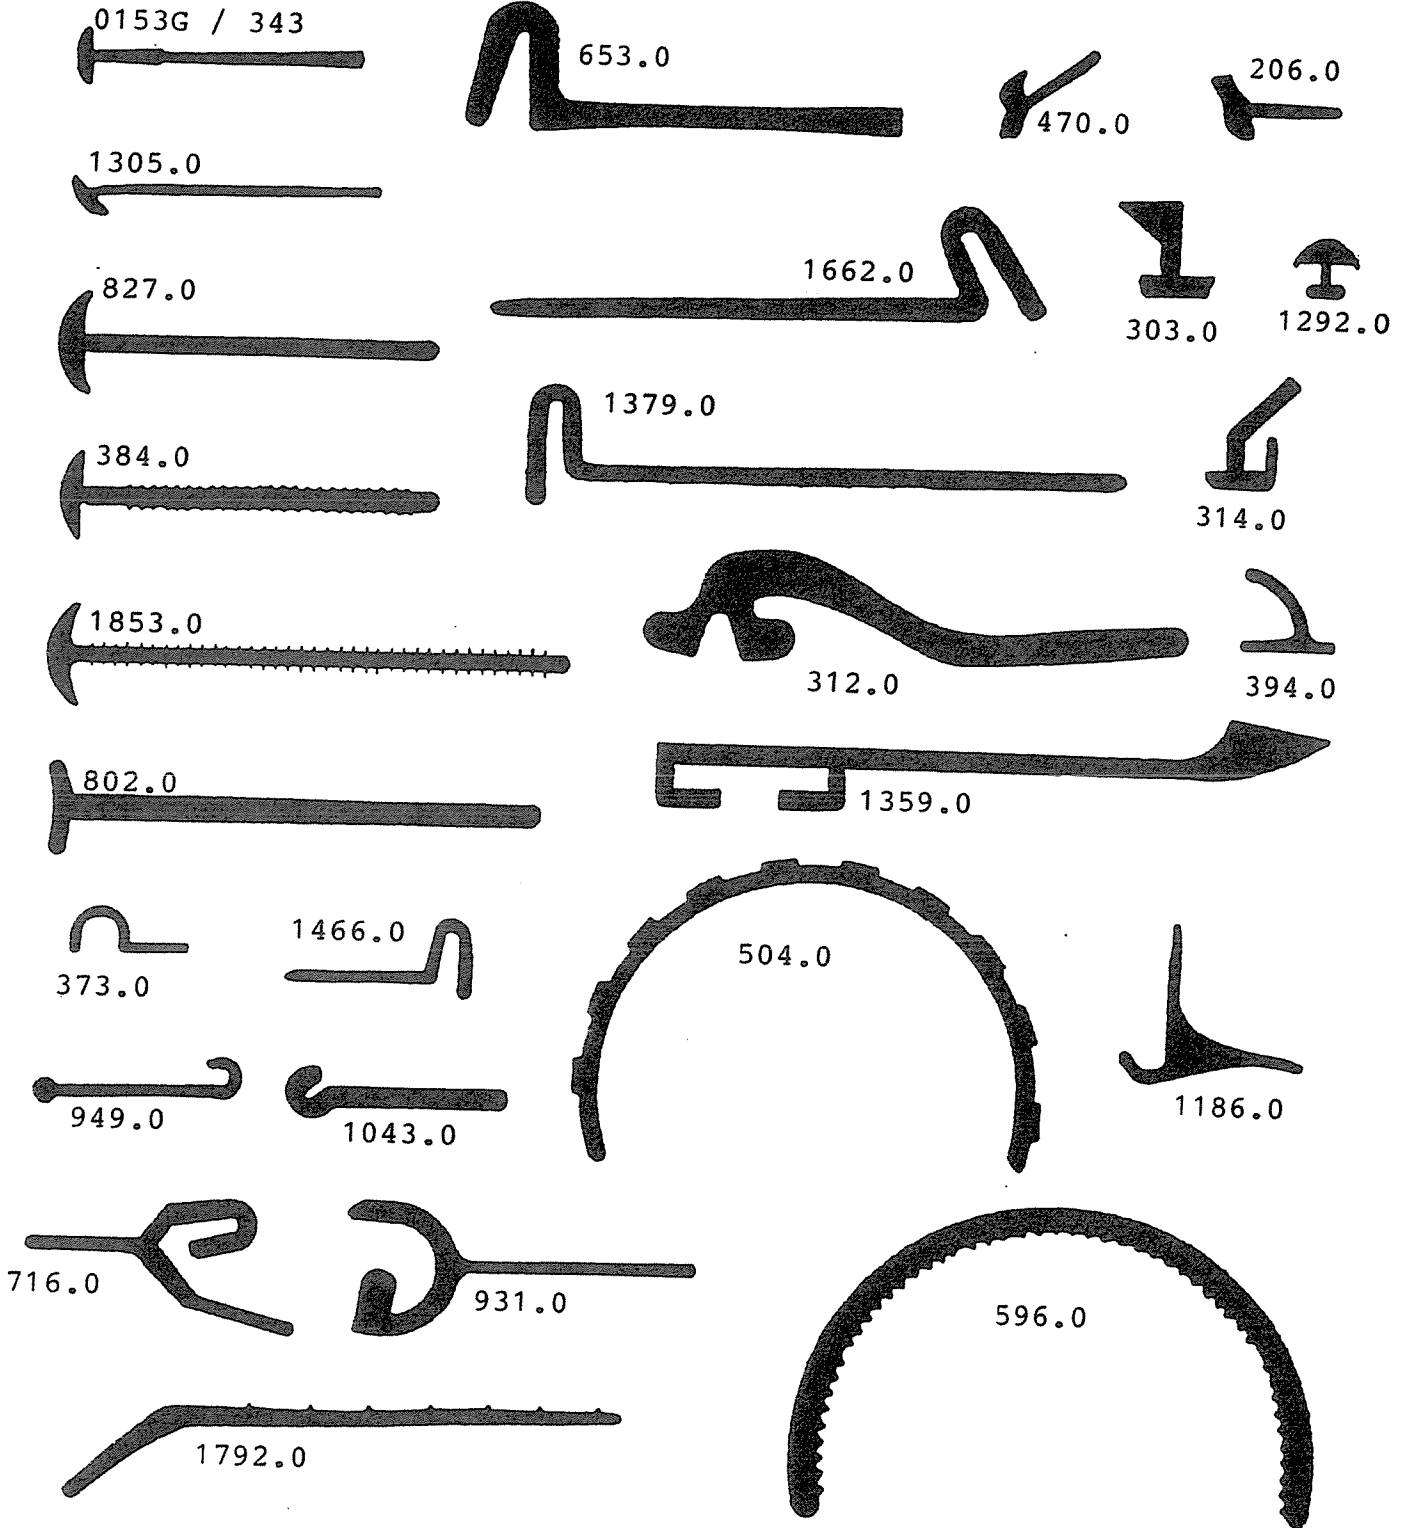

WEFCO

RUBBER MANUFACTURING CO., INC.

21000 Osborne St. Unit 2
 Canoga Park, CA 91304
 Phone: 818 886-8872
 Fax: 818 886-8005
 www.wefcorubber.com

WEFCO

RUBBER MANUFACTURING CO., INC.

21000 Osborne St. Unit 2
 Canoga Park, CA 91304
 Phone: 818 886-8872
 Fax: 818 886-8875
 www.wefcorubber.com