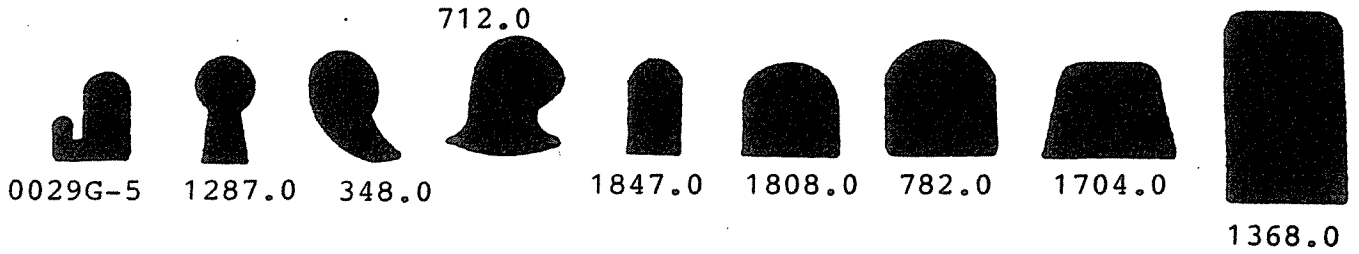

WEFCO

RUBBER MANUFACTURING CO., INC.

21000 Osborne St. Unit 2
Canoga Park, CA 91304
Phone: 818 886-8872
Fax: 818 886-8872
www.wefcorubber.com