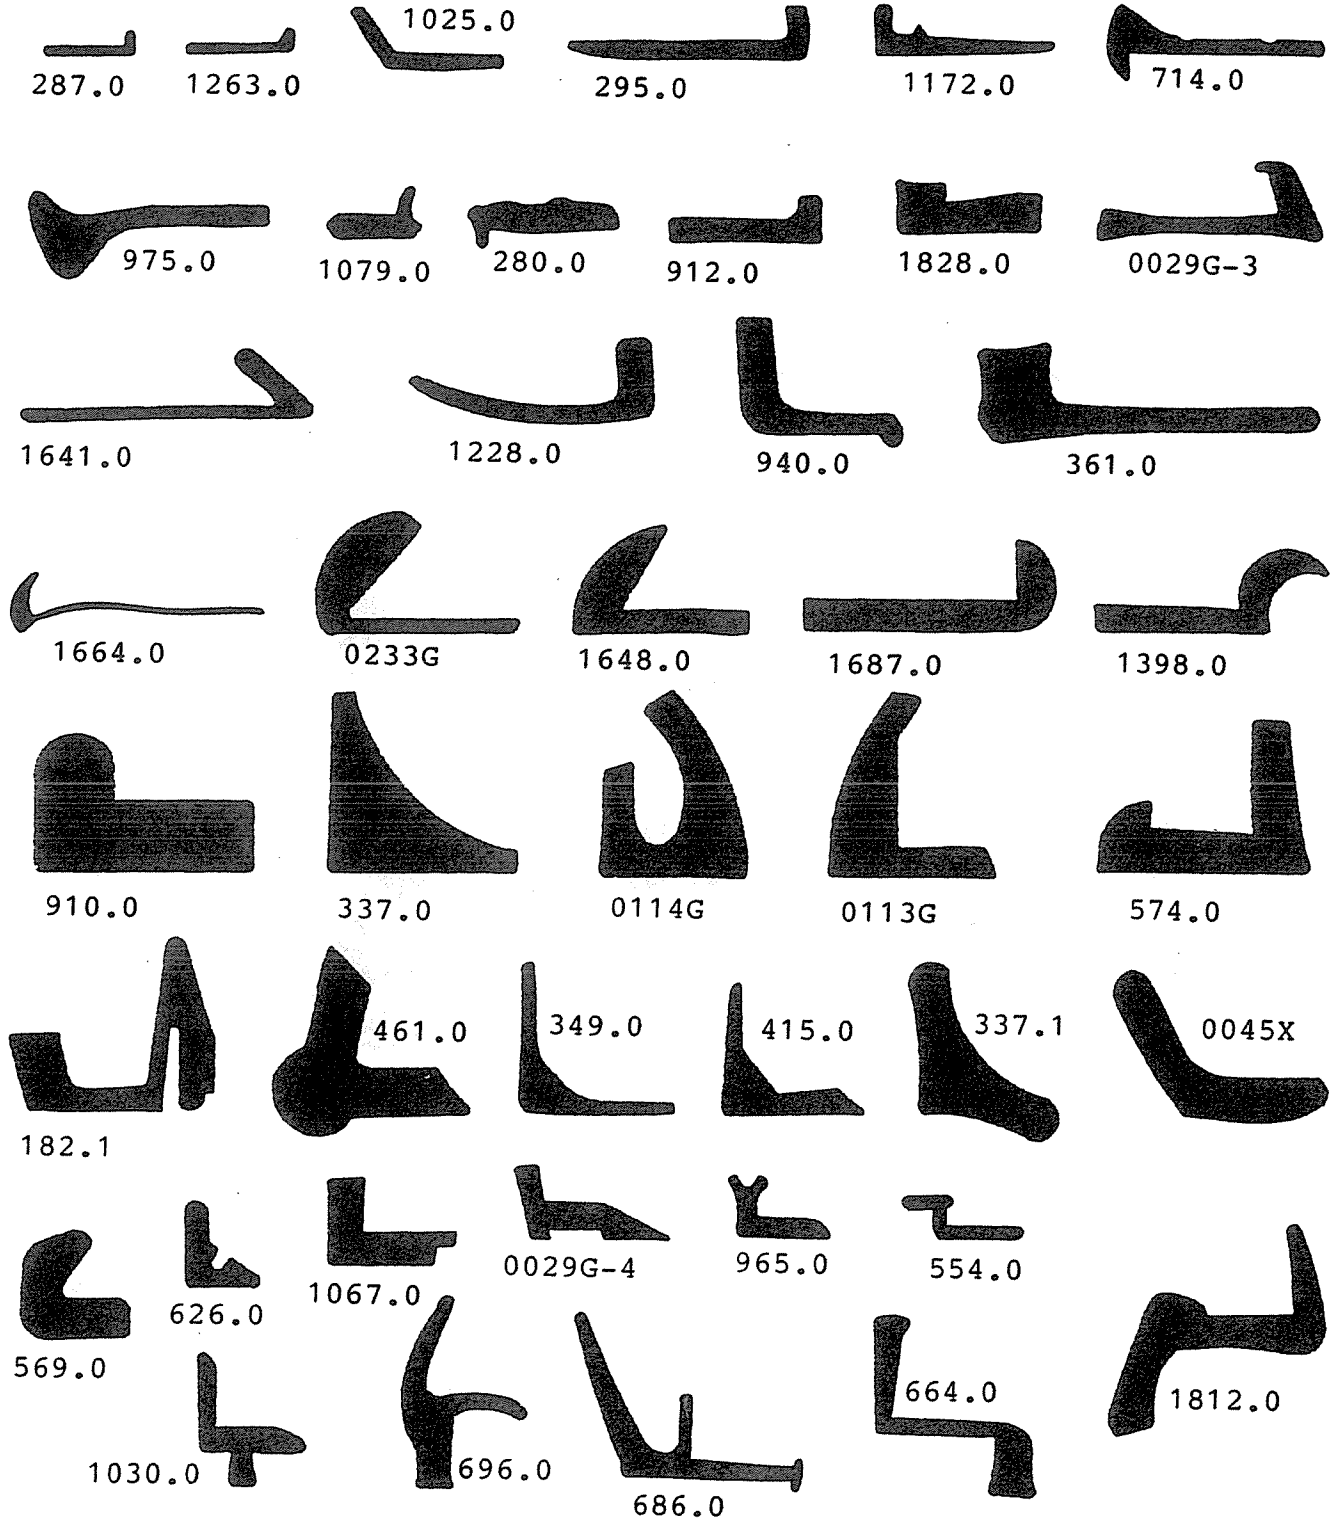

746.0

1806.0

WEFCO

RUBBER MANUFACTURING CO., INC.

21000 Osborne St. Unit 2
 Canoga Park, CA 91304
 Phone: 818 886-8872
 Fax: 818 886-8872
 www.wefcorubber.com

WEFCO

RUBBER MANUFACTURING CO., INC.

21000 Osborne St. Unit 2
 Canoga Park, CA 91304
 Phone: 818 886-8872
 Fax: 818 886-8875
 www.wefcorubber.com