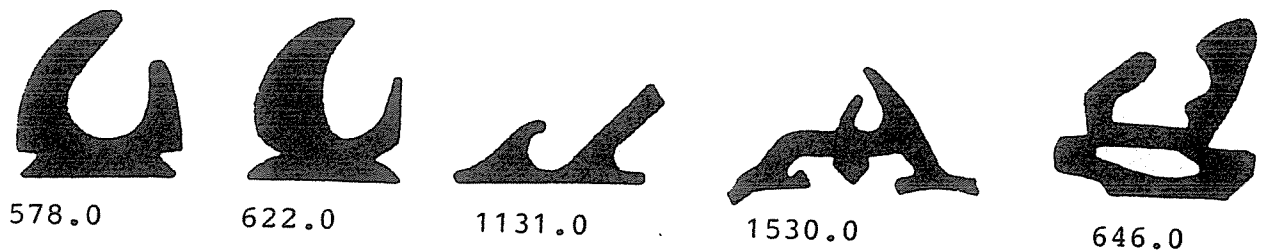

WEFCO

RUBBER MANUFACTURING CO., INC.

21000 Osborne St. Unit 2
Canoga Park, CA 91304
Phone: 818 886-8872
Fax: 818 886-8875
www.wefcorubber.com