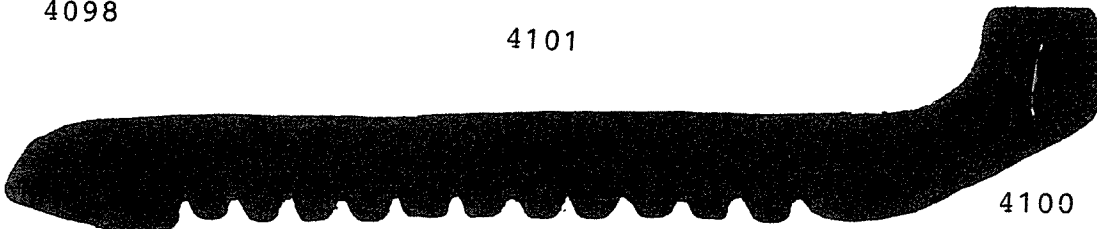

WEFCO

RUBBER MANUFACTURING CO., INC.

21000 Osborne St. Unit 2
Canoga Park, CA 91304
Phone: 818 886-8872
Fax: 818 886-8875
www.wefcorubber.com

4100