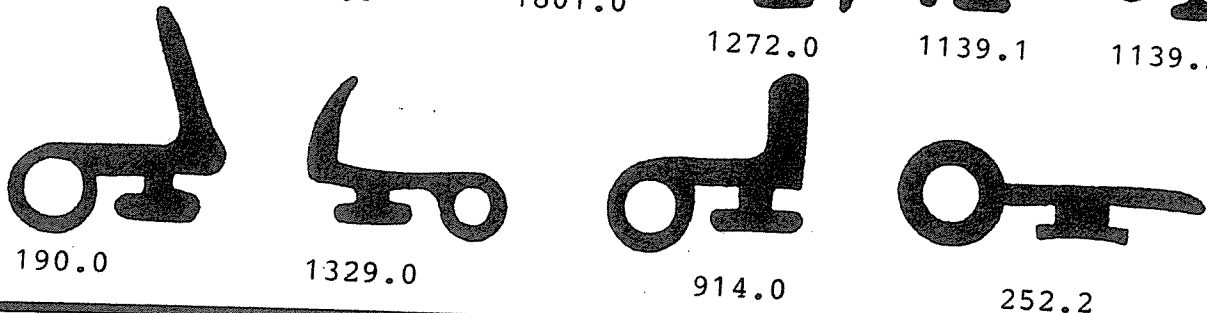

839.0

1858.0

1885.0

WEFCO

RUBBER MANUFACTURING CO., INC.

21000 Osborne St. Unit 2
 Canoga Park, CA 91304
 Phone: 818 886-8872
 Fax: 818 886-8875
 www.wefcorubber.com

All Profiles Are Actual Size + or - 4%

WEFCO