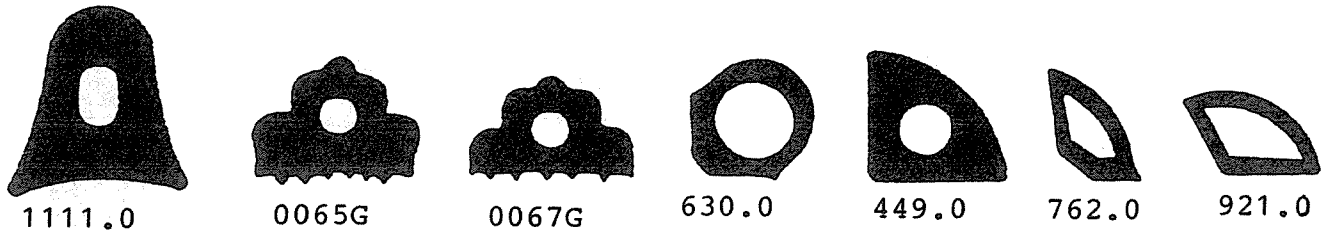

WEFCO

RUBBER MANUFACTURING CO., INC.

21000 Osborne St. Unit 2
Canoga Park, CA 91304
Phone: 818 886-8872
Fax: 818 886-8875
www.wefcorubber.com