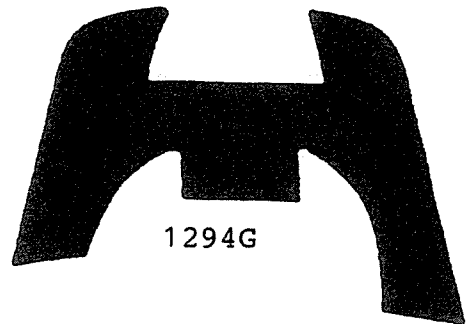

RUBBER MANUFACTURING CO., INC.

21000 Osborne St. Unit 2
Canoga Park, CA 91304
Phone: 818 886-8872
Fax: 818 886-8872
www.wefcorubber.com

WEFCO

RUBBER MANUFACTURING CO., INC.

21000 Osborne St. Unit 2
Canoga Park, CA 91304
Phone: 818 886-8872
Fax: 818 886-8875
www.wefcorubber.com