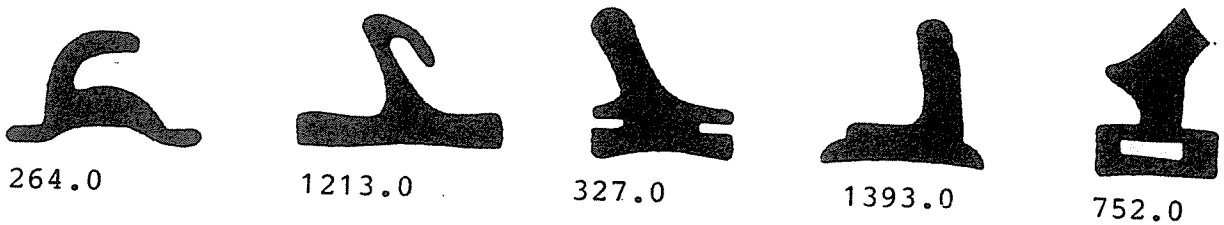

WEFCO

RUBBER MANUFACTURING CO., INC.

21000 Osborne St. Unit 2
Canoga Park, CA 91304
Phone: 818 886-8872
Fax: 818 886-8875
www.wefcorubber.com