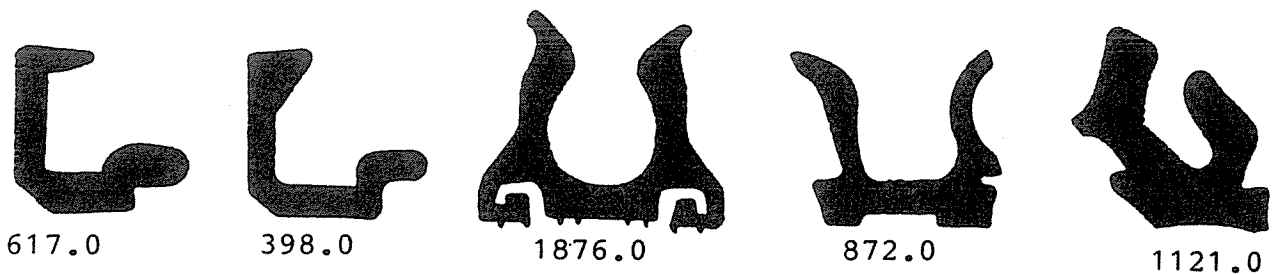

WEFCO

RUBBER MANUFACTURING CO., INC.

21000 Osborne St. Unit 2
Canoga Park, CA 91304
Phone: 818 886-8872
Fax: 818 886-8875
www.wefcorubber.com